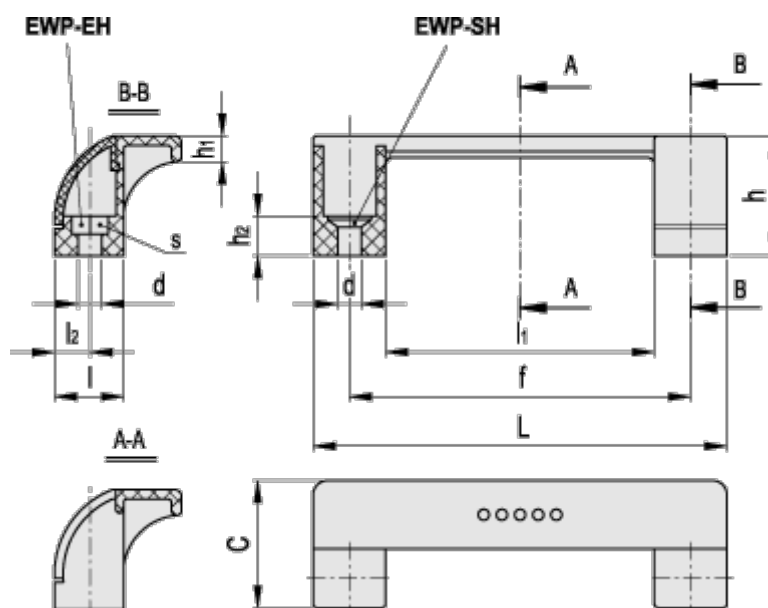

Article number: 23052652513

Description: E+G Guard wing handle, Ergostyle  
EWP.110-SH-C3

## Measures

|        |               |    |       |
|--------|---------------|----|-------|
| C      | = 35          | L  | = 114 |
| d      | = 6.5         | l1 | = 74  |
| f      | = 93,5 +/-0,5 | l2 | = 9.5 |
| F1 (N) | = 800         |    |       |
| h      | = 33          |    |       |
| h1     | = 7           |    |       |
| h2     | = 11          |    |       |
| l      | = 19          |    |       |